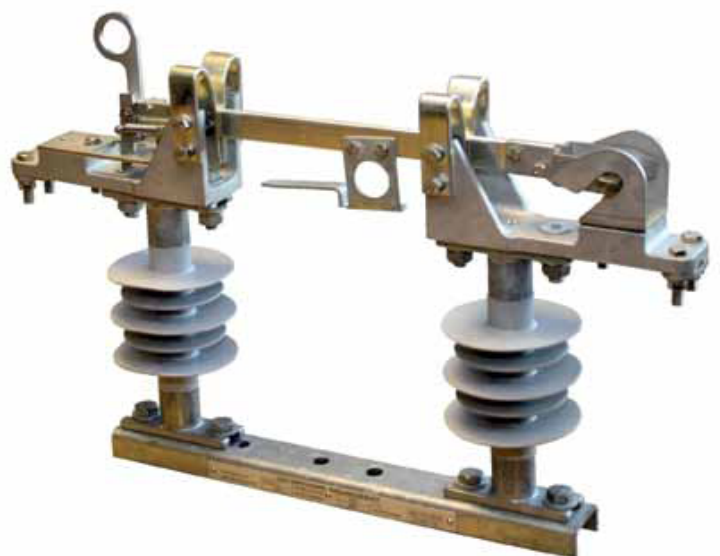

Rapier IL

Removable Isolating Link

12kV & 36 kV Removable Isolating Links

The HV isolating links provide a reliable and economic solution for the isolation of overhead lines, together with a visual indication of operation and positive disconnection from supply. Each single phase link unit can be operated from the ground with a portable operating pole.

Features include:-

- Removable link
- Rugged reliable operation
- Porcelain or Polymeric insulators

Specifications include:-

- Tested to IEC 62271-102, ENATS-41-36
- Voltage Range: 12kV & 36kV
- Current Rating: 630A
- Short time current:
 - 20kA/3s @ 12kV
 - 20kA/3s @ 36kV

Features:

- Isolating links blade easily removed and replaced manually
- Each blade contact system backed by stainless steel spring to provide positive contact pressure
- Spring-loaded, latched operation
- Galvanised steel phase channel bases
- Integral connector terminals suitable for conductor sizes up to 19mm diameter
- Hook stick operation
- Porcelain or polymeric insulator options