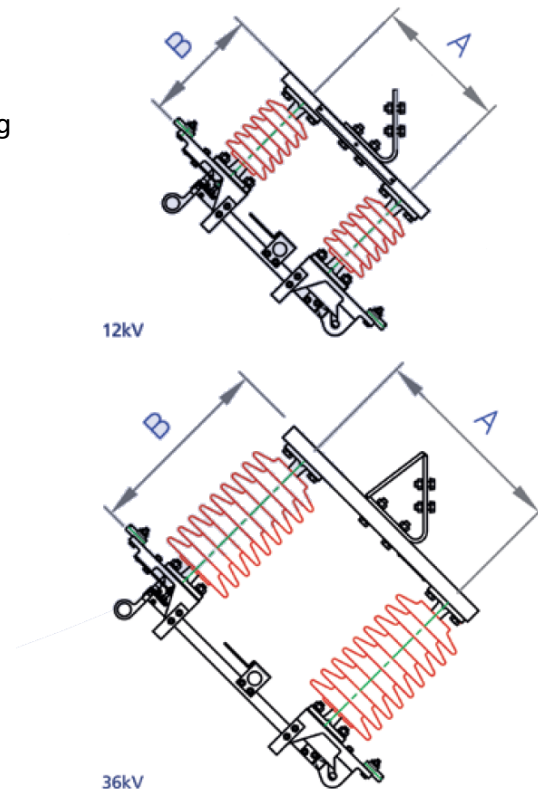

Rapier IL

Removable Isolating Link

12kV & 36 kV Removable Isolating Links

The HV isolating links provide a reliable and economic solution for the isolation of overhead lines, together with a visual indication of operation and positive disconnection from supply. Each single phase link unit can be operated from the ground with a portable operating pole.

Features include:-

- Removable link
- Rugged reliable operation
- Porcelain or Polymeric insulators

Specifications include:-

- Tested to IEC 62271-102, ENATS-41-36
- Voltage Range: 12kV & 36kV
- Current Rating: 630A
- Short time current:
 - 20kA/3s @ 12kV
 - 20kA/3s @ 36kV

Features:

- Isolating links blade easily removed and replaced manually
- Each blade contact system backed by stainless steel spring to provide positive contact pressure
- Spring-loaded, latched operation
- Galvanised steel phase channel bases
- Integral connector terminals suitable for conductor sizes up to 19mm diameter
- Hook stick operation
- Porcelain or polymeric insulator options

Options:

- Mounting arrangements designed to suit customer requirement (as shown)

Rated Voltage	Impulse Withstand*	A Post Centres*	B Terminal Pad Height*	Terminal Isolating Distance*
12kV	110 / 125kV	300	256	192
36kV	200 / 220kV	440	417	332